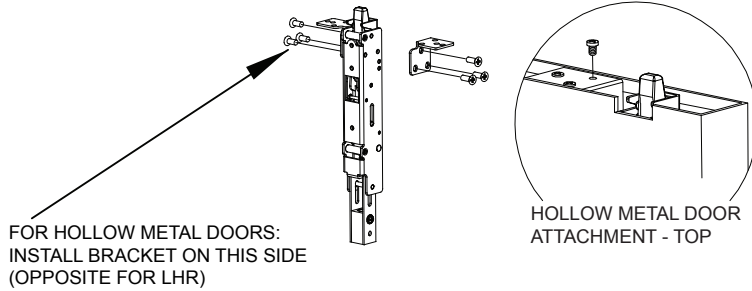

Technical Information

- Door Types - Wood
- Door Thickness - Fits standard 1-3/4" - 2 1/4" (for other door thicknesses contact factory)
- Fasteners - Wood screws supplied standard
- Door Stile - Fits minimum 5"
- Rail is heavy ribbed aluminum extrusion

Finishes

605 / US3	Polished Brass	628 / US28	Satin Aluminum	693 / SPBLK	Black, painted
606 / US4	Brushed Brass	629 / US32	Polished Stainless Steel	695 / SP313	Dark Bronze, painted
611 / US9	Polished Bronze	630 / US32D	Brushed Stainless Steel		
612 / US10	Brushed Bronze				
613 / US10B	Oil Rubbed Bronze				

Top Latch Installation for 70 & 71 Series

FOR FIRE RATED HOLLOW METAL DOORS:
INSTALL BRACKETS ON BOTH SIDES