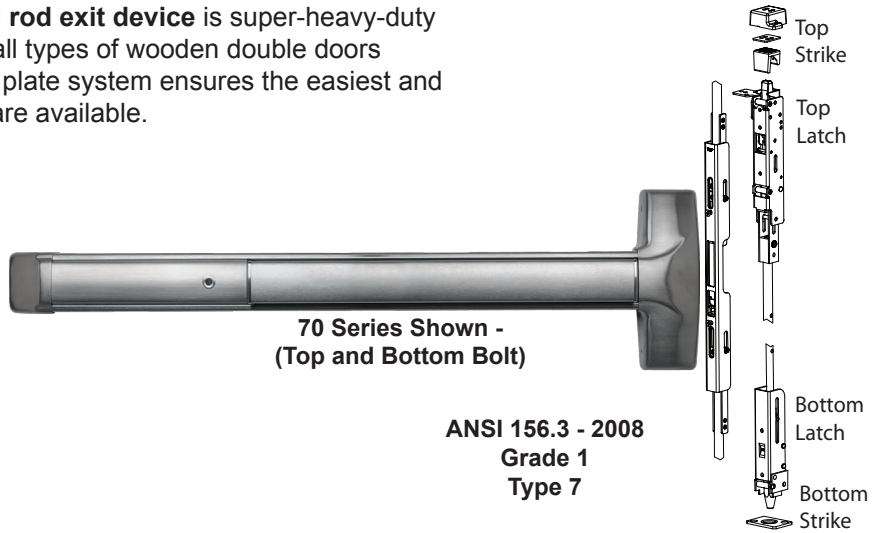

70 SERIES 71 SERIES (Top Rod Only)

Concealed Vertical Rod Device - Wide Stile Wood Doors

The 70 and 71 Series concealed vertical rod exit device is super-heavy-duty panic and fire exit hardware for use on all types of wooden double doors without a mullion. The patented mounting plate system ensures the easiest and most accurate installation of panic hardware available.

Note: For Top Rod Only -
Specify 71 Series

Also Available:

- 60/61 CVR Narrow Stile Alum. Door
- 62/63 CVR Narrow Stile H.M. Door
- 80/81 CVR Wide Stile H.M. Door
- 82/83 CVR Wide Stile Alum. Door

Benefits

- Tough and durable design for years of trouble-free service in high-use, high-abuse environments
- Minimal door prep saves time and money
- Fast and easy installation saves time and money
- Heavy duty angled end cap deflects damage away from device
- Except for 03WSV, outside trims are easily changed or rekeyed without removing device from door

Features

- 6-position multi-step action in top latch keeps top and bottom bolts retracted until door closes and provides more consistent re-latching and security to door
- Top strike fully adjustable both vertically and to accommodate a variety of varying weather strip thicknesses
- Top strike both secures the door and re-engages the latchbolts
- Patented deadlocking of top (70 and 71 Series) and bottom (70 Series) bolt assemblies
- Durable steel bottom drop bolt (70 Series)
- Rods are easily adjustable with rods installed in door
- Handed - field reversible
- Field sizeable
- 1/8 turn dogging

Mechanical Options

- F - 60 Minute Fire Rated without astragal up to 8 foot door
- AM - Anti-Microbial Coating
- HD - Hex Dogging (Std.)
- CD - Cylinder Dogging
- LD - Less Dogging
- SLR - Silencer
- 24 - Fits 24" Door Width
- 30 - Fits 30" Door Width
- 36 - Fits 36" Door Width (Std.)
- 48 - Fits 48" Door Width
- EC1 - Heavy duty angled end cap (standard on 630, 606, 612, 613, 605, 611 & 629 finishes only)
- EC2 - Flush end cap (standard on 628, 693 & 695 finishes only), specify when used on 2" - 3-1/2" stiles

For full list of available mechanical options, see 70 Series how to order page

Electrical Options

- Exit Alarm (EA)
- Electric Dogging (ED)
- Electric Latch Retraction (ER)
- Delayed Egress Self-Contained (EE)
- Request to Exit (EX)
- Request to Exit for High Voltage (EXV)
- Electric Delayed Egress with Latch Retraction (EE ER)

Refer to Electrified Options section for more information

Accessories

- SSK - Security Torx Screw Kit