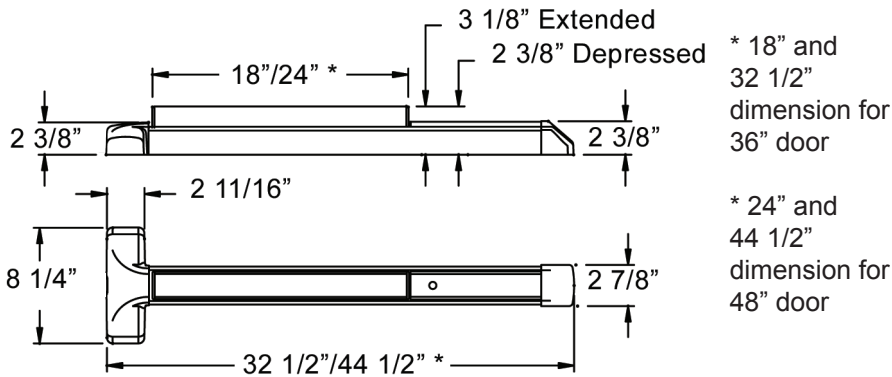

Dimensions