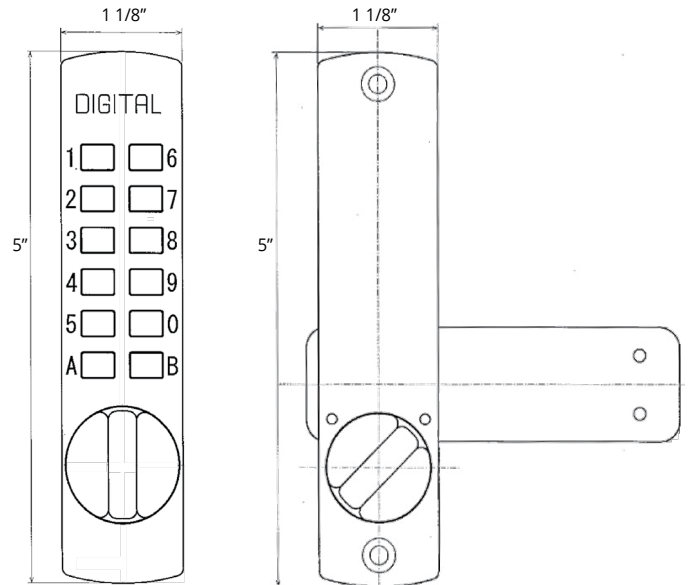

FEATURES

- Mechanical, keyless, surface mount deadbolt
- Reversible long/short bar
- One user code
- Low profile
- Ideal for light-duty applications
- Compatible with:**
- C-25 Pull Handle (sold separately)
- C-25 Pull Handle not available in BB or MG

DIMENSIONS & SPECIFICATIONS

Exterior Dimensions:

- Length: 5"
- Width: 1 1/8"
- Depth: 1 3/4"

Interior Dimensions:

- Length: 5"
- Width: 1 1/8"
- Depth: 1 3/8"

Throw: 3/4"

Door Thickness: 1 1/8" to 2"

Fits doors 1/8" thick and up with Thin Door Kit

Fits doors up to 5" thick with Extension Kit

For Exterior & Interior Use

Weather Resistant

Lifetime Mechanical Warranty

ORDERING INFORMATION

Finish	Order #
Antique Brass	C120AB
Bright Brass	C120BB
Jet Black	C120JB
Marine Grade	C120MG
Oil Rubbed Bronze	C120OIL
Satin Chrome	C120SC
Satin Nickel	C120SN
White	C120WH