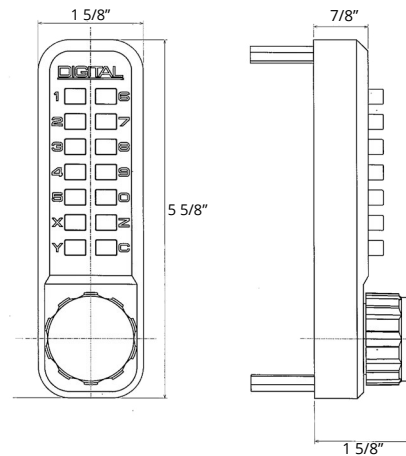

FEATURES

- Mechanical, keyless, narrow stile hook bolt lock
- Replaces Adams-Rite style lock
- One user code
- Knob on exterior, thumb turn on interior
- Changeable handing
- 1 1/8" backset
- Ideal for sliding gates & aluminum storefront doors

OPTIONS

Single Combination, Double Combination

DIMENSIONS & SPECIFICATIONS

Dimensions:

- Length: 5 5/8"
- Width: 1 5/8"
- Depth: 1 5/8"

Throw Size: 1 1/2"

Total Coverage with Trim Plates: 6" L x 2" W

Door Thickness: 1 1/8" to 2", up to 5" with Extension Kit

Five-ply laminated steel bolt

Concealed hardened steel pin for maximum security

For Exterior & Interior Use

Weather Resistant

Lifetime Mechanical Warranty

ORDERING INFORMATION

Finish	Single Combination	Double Combination
Antique Brass	2950AB	2950ABDC
Bright Brass	2950BB	2950BBDC
Bright Chrome	2950BC	2950BCDC
Jet Black	2950JB	2950JBDC
Marine Grade	2950MG	2950MGDC
Oil Rubbed Bronze	2950OIL	2950OILDC
Satin Chrome	2950SC	2950SCDC
Satin Nickel	2950SN	2950SNDC
White	2950WH	2950WHDC