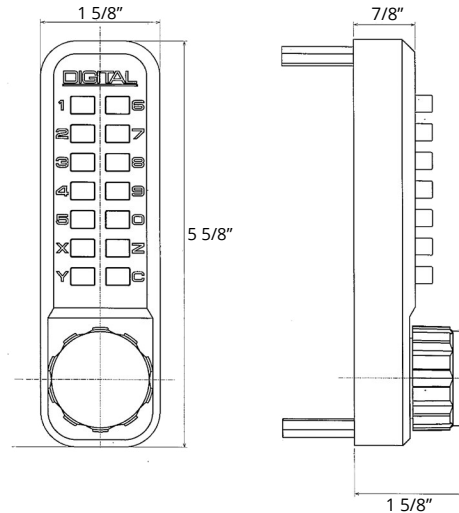

ORDERING INFORMATION

Finish	Single Combination	Double Combination	Key Override	Double Combination, Key Override
Antique Brass	2210AB	2210ABDC	2210ABKO	2210ABDCKO
Bright Brass	2210BB	2210BBDC	2210BBKO	2210BBDCKO
Bright Chrome	2210BC	2210BCDC	2210BCKO	2210BCDCKO
Jet Black	2210JB	2210JBDC	2210JBKO	2210JBDCKO
Marine Grade	2210MG	2210MGDC	2210MGKO	2210MGDCKO
Oil Rubbed Bronze	2210OB	2210OBDC	2210OBKO	2210OBDCKO
Satin Chrome	2210SC	2210SCDC	2210SCKO	2210SCDCKO
Satin Nickel	2210SN	2210SNDC	2210SNKO	2210SNDCKO
White	2210WH	2210WHDC	2210WHKO	2210WHDCKO