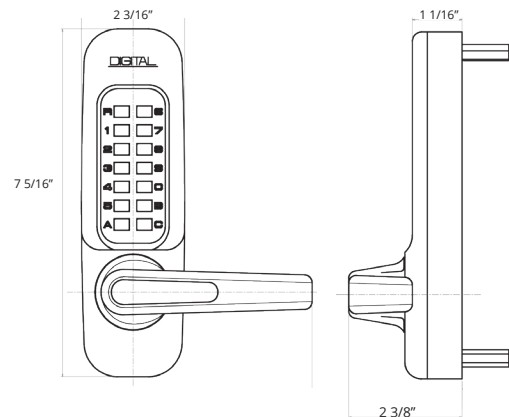

## DIMENSIONS & SPECIFICATIONS

### Dimensions:

- Length: 7 5/16"
- Width: 2 3/16"
- Depth: 2 3/8"

### Lever Size:

- 5" W x 5/8" H

### Door Thickness:

- 1 1/8" to 2"
- Up to 5" thick door with an Extension Kit (sold separately)

For Exterior & Interior Use

Weather Resistant

Lifetime Mechanical Warranty